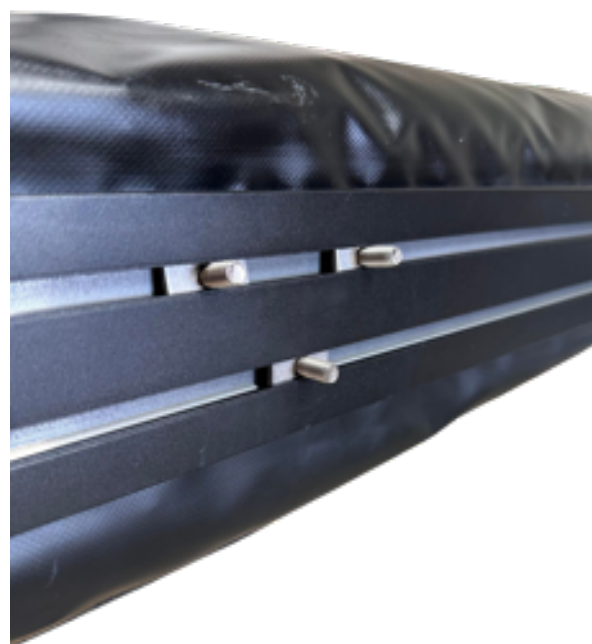

OCAM Wingman Awning

Hardware Contents

Brackets

OCAM

4X4
ACCESSORIES

Install Slide Bolts

3 Slide bolts
per mount

OCAM

4X4
ACCESSORIES

Fasten mount to awning with
3 x Metal Lock Nuts

OCAM

4X4
ACCESSORIES

OCCAM

4X4
ACCESSORIES

Fit Supplied
rubber end
caps

Additional slide mounts are
provided to suit channel
type roof racks

The brackets are universal
for easy install for most
roof racks