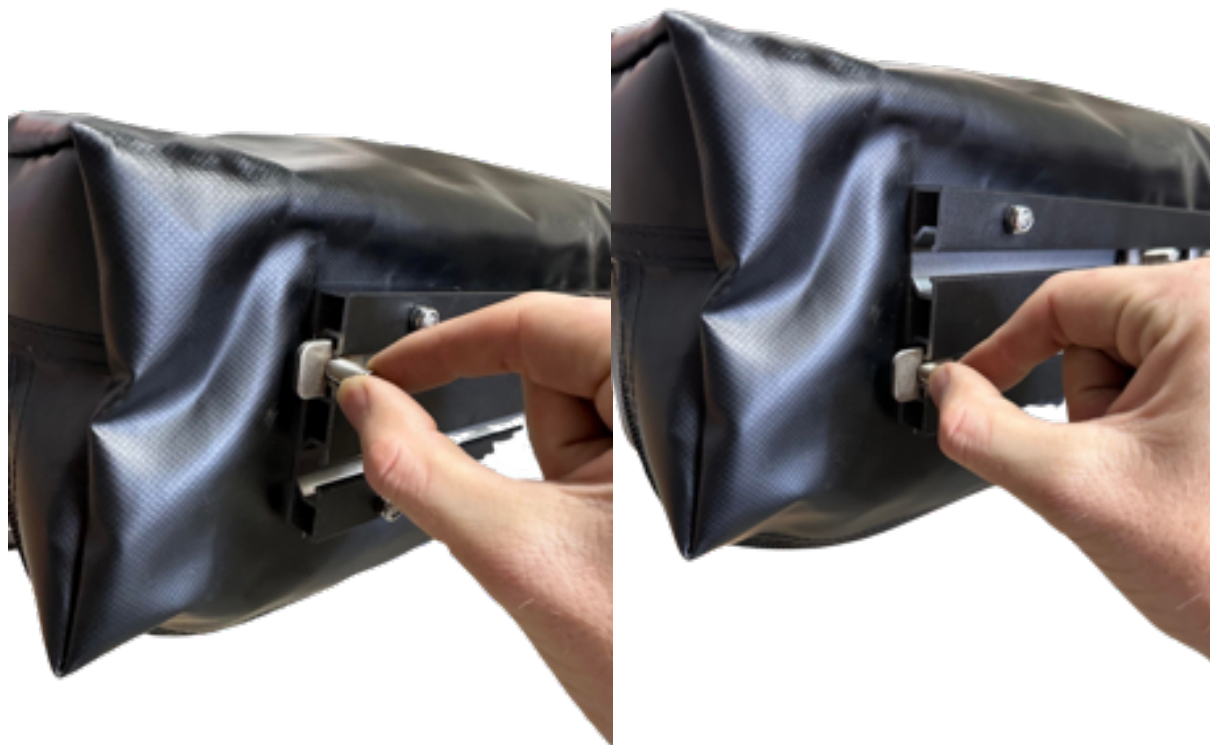

OCAM Wingman Awning

Hardware Contents

Brackets

OCAM

4X4
ACCESSORIES

Install Slide Bolts

3 Slide bolts
per mount

OCAM

4X4
ACCESSORIES

Fasten mount to awning with
3 x Metal Lock Nuts

OCAM

4X4
ACCESSORIES

OCCAM

4X4
ACCESSORIES

Fit Supplied
rubber end
caps

Additional slide mounts are
provided to suit channel
type roof racks

The brackets are universal
for easy install for most
roof racks